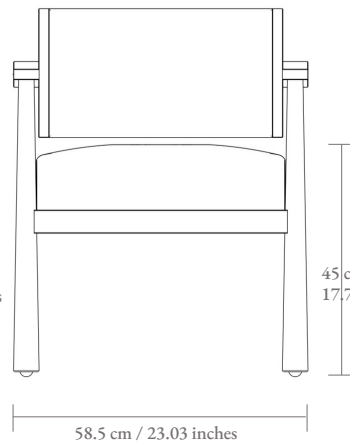

### FULCRUM DINING CHAIR

**DIMENSIONS:**

Width: 58.5 cm / 23.03 inches

Depth: 56.5 cm / 22.24 inches

Height: 72 cm / 28.35 inches

Seat Height: 45cm / 17.72 inches

Arm Height: 60 cm / 23.62 inches

**WEIGHT:** 9.5 kg

**PACKAGED WEIGHT:** 14 kg