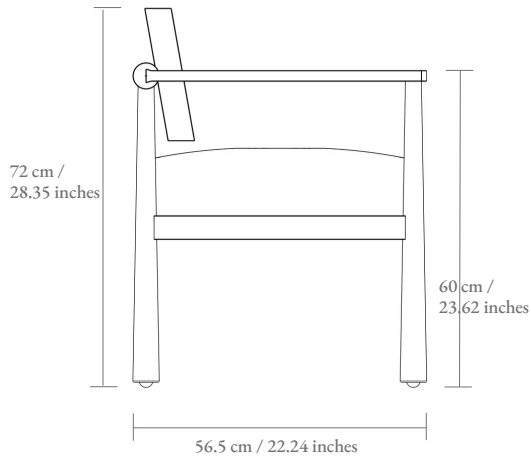

### FULCRUM DINING CHAIR

**DIMENSIONS:**

Width: 58.5 cm / 23.03 inches

Depth: 56.5 cm / 22.24 inches

Height: 72 cm / 28.35 inches

Seat Height: 45cm / 17.72 inches

Arm Height: 60 cm / 23.62 inches

**WEIGHT:** 9.5 kg

**PACKAGED WEIGHT:** 14 kg